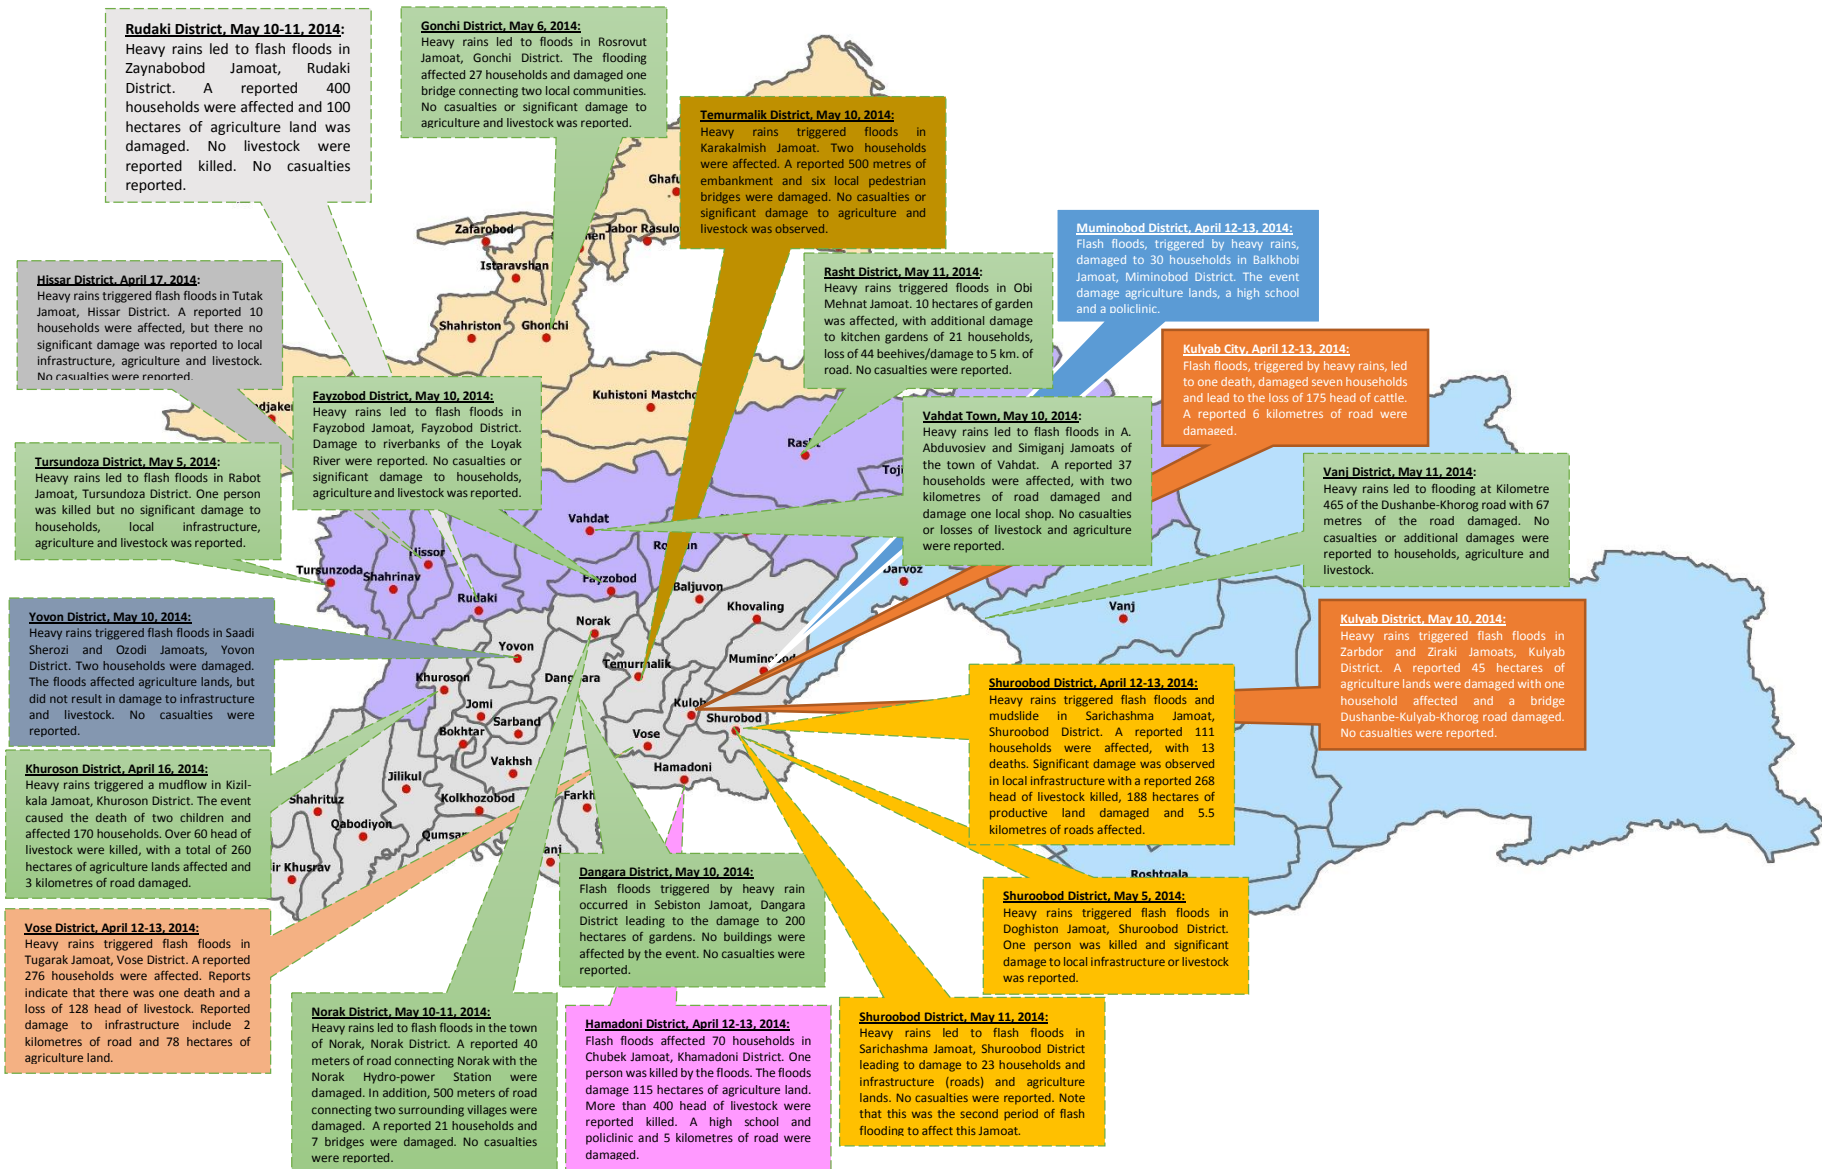

# Disaster overview map on flash floods and mudflows occurred between April 11 to May 18, 2014

The colors in the frames do not provide any specific indications.

Developed by UNDP DRMP/REACT Secretariat